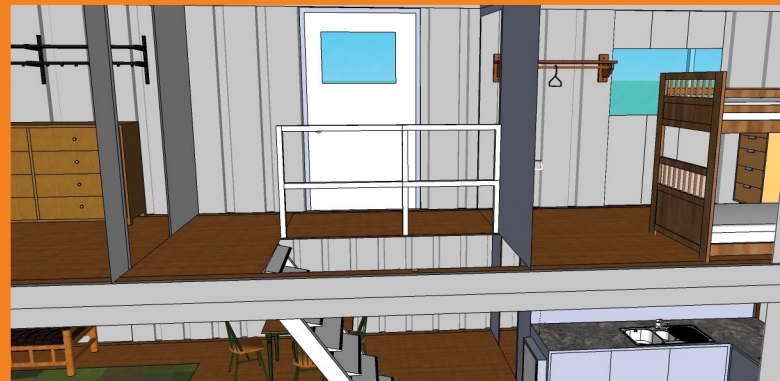

## EMPOWERMENT CENTER

SHELTER.HEALTH.EDUCATE.RENEW.

MASTER BEDROOM  
BALCONY ENTRANCE/EXIT

SECOND BEDROOM

OPEN KITCHEN

OUTSIDE BALCONY

**Open Kitchen** – Small fridge built into counter. Small energy requirement is excellent for daily food use. Sustainable Alcohol stove – Using locally made ethanol from sugar cane provides all energy requirements for cooking. All water from kitchen, shower and sinks (grey water is treated in simple gravel, sand and charcoal filter) is then used in the family garden plot for irrigation.

Other cooking procedures include solar ovens which can obtain temps of 350F and can bake potatoes, pies and bread as well as many other dishes. Solar ovens built on site would also employ people and provide commodities to be sold or traded – Easy to construct excellent sustainable business utilizing solar energy.