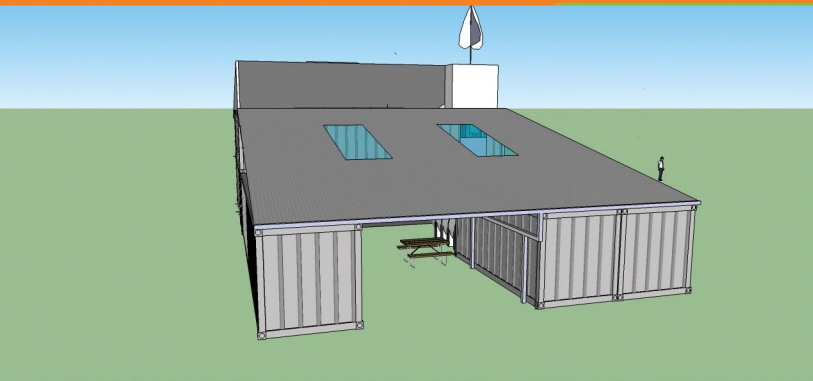

- 100% Recycled
- An ISO container is the strongest modular box in the world
- Container provides primary walls, floors and roof
- All containers come in standard international set sizes 20' & 40'
- Not expensive
- No limit to design
- Easy to transport

## AMENITIES

- 480sqft First Aid Medical Center
- 320sqft 4 Bathroom Unit
- 2920sqft of combined slanted roof space for rain water harvest
- Two 1800 gallon water cisterns 1 in front one in back under canopy
- 50 batteries – 12V 150 amp
- 10 Kw AC inverter
- Power Supply is from the following hybrid system:
  - 5kW magnetically levitated vertical wind turbine
  - 6 130 Watt Solar panels facing south
  - 2 Hot water solar collectors facing south

## EMPOWERMENT CENTER

SHELTER.HEALTH.EDUCATE.RENEW.

TWO SOLAR COOKERS FACING SOUTH

SOUTH VIEW

### 5KW MAGNETICALLY LEVITATED WIND TURBINE

NORTH SIDE BACK VIEW

SOUTH EAST VIEW

- This empowerment center is 3360 sq. ft. and includes two 1280 sq. ft. classrooms
- Skills to be taught: Hygiene Health, HIV Prevention, Reading Writing, Arithmetic,
- Skills Building: Agricultural Planting and propagation, Energy Farming Initiatives, Soap making, Salon & Beauty, Construction Trades, Building and Selling Solar Cookers