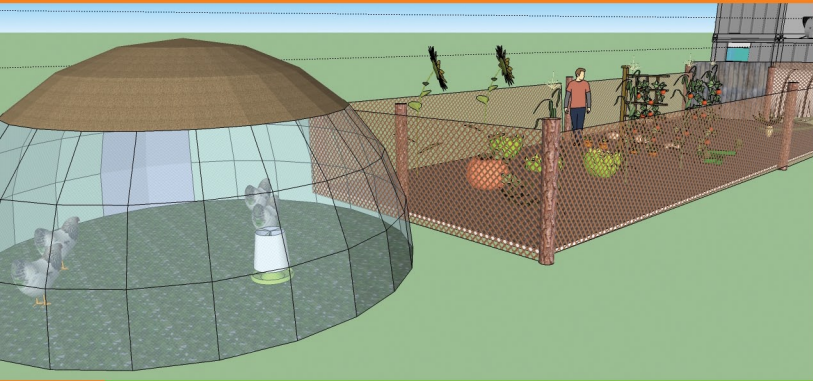

PERMACULTURE GARDEN AND CHICKENS