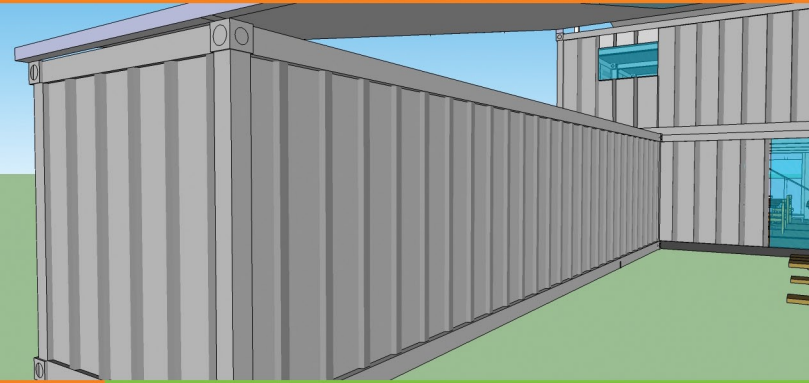

## EMPOWERMENT CENTER

SHELTER.HEALTH.EDUCATE.RENEW.

OFFICE ON FIRST LEVEL  
LOOKING NORTH

OFFICE LOOKING EAST

FIRST AID MEDICAL OFFICE  
LOOKING TOWARDS THE NORTH

FIRST AID MEDICAL ROOM

## EMPOWERMENT CENTER

SHELTER.HEALTH.EDUCATE.RENEW.

WASHROOM BLOCK: 2 MEN, 2 WOMEN

SOUTH FACING STRUCTURE

ROOF WITH PV AND HOT WATER  
SOLAR COLLECTORS

ADDITIONAL VIEW

Water is collected from Roof Tops and is treated with various filters and UV lights (low powered) which renders it potable. The Water is stored in Cisterns. A smaller cistern sits on the balcony and provides potable water which utilizes gravity and thus water pressure for home use.