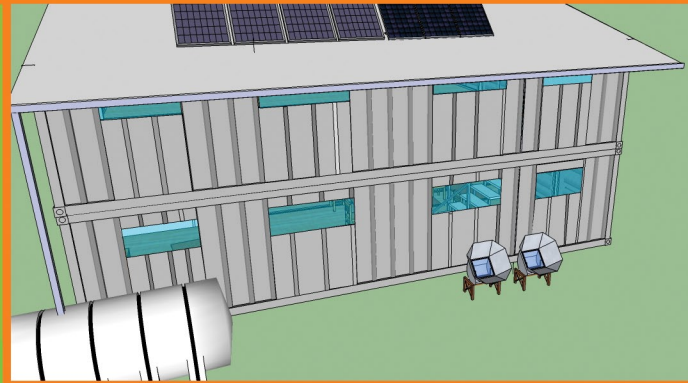

- 100% Recycled
- An ISO container is the strongest modular box in the world
- Container provides primary walls, floors and roof
- All containers come in standard international set sizes 20' & 40'
- Not expensive
- No limit to design
- Easy to transport

## AMENITIES

- 480sqft First Aid Medical Center
- 320sqft 4 Bathroom Unit
- 2920sqft of combined slanted roof space for rain water harvest
- Two 1800 gallon water cisterns 1 in front one in back under canopy
- 50 batteries – 12V 150 amp
- 10 Kw AC inverter
- Power Supply is from the following hybrid system:
  - 5kW magnetically levitated vertical wind turbine
  - 6 130 Watt Solar panels facing south
  - 2 Hot water solar collectors facing south

## EMPOWERMENT CENTER

SHELTER.HEALTH.EDUCATE.RENEW.

TWO SOLAR COOKERS FACING SOUTH

SOUTH VIEW

### 5KW MAGNETICALLY LEVITATED WIND TURBINE

NORTH SIDE BACK VIEW

SOUTH EAST VIEW

- This empowerment center is 3360 sq. ft. and includes two 1280 sq. ft. classrooms
- Skills to be taught: Hygiene Health, HIV Prevention, Reading Writing, Arithmetic,
- Skills Building: Agricultural Planting and propagation, Energy Farming Initiatives, Soap making, Salon & Beauty, Construction Trades, Building and Selling Solar Cookers