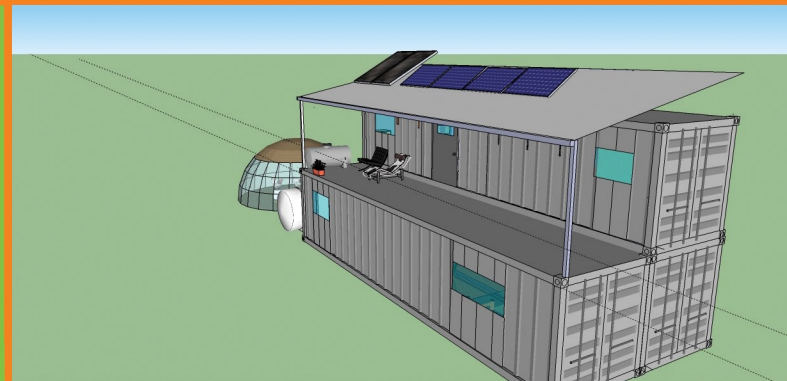

- 100% Recycled
- An ISO container is the strongest modular box in the world
- Container provides primary walls, floors and roof
- All containers come in standard international set sizes 20' & 40'
- Not expensive
- No limit to design
- Easy to transport

### 5KW MAGNETICALLY LEVITATED WIND TURBINE

NORTH SIDE BACK VIEW

SOUTH EAST VIEW

- This empowerment center is 3360 sq. ft. and includes two 1280 sq. ft. classrooms
- Skills to be taught: Hygiene Health, HIV Prevention, Reading Writing, Arithmetic,
- Skills Building: Agricultural Planting and propagation, Energy Farming Initiatives, Soap making, Salon & Beauty, Construction Trades, Building and Selling Solar Cookers

## EMPOWERMENT CENTER

SHELTER.HEALTH.EDUCATE.RENEW.

WASHROOM BLOCK: 2 MEN, 2 WOMEN

SOUTH FACING STRUCTURE

ROOF WITH PV AND HOT WATER  
SOLAR COLLECTORS

ADDITIONAL VIEW

Water is collected from Roof Tops and is treated with various filters and UV lights (low powered) which renders it potable. The Water is stored in Cisterns. A smaller cistern sits on the balcony and provides potable water which utilizes gravity and thus water pressure for home use.

## EMPOWERMENT CENTER

SHELTER.HEALTH.EDUCATE.RENEW.

MASTER BEDROOM  
BALCONY ENTRANCE/EXIT

SECOND BEDROOM

OPEN KITCHEN

OUTSIDE BALCONY

**Open Kitchen** – Small fridge built into counter. Small energy requirement is excellent for daily food use. Sustainable Alcohol stove – Using locally made ethanol from sugar cane provides all energy requirements for cooking. All water from kitchen, shower and sinks (grey water is treated in simple gravel, sand and charcoal filter) is then used in the family garden plot for irrigation.