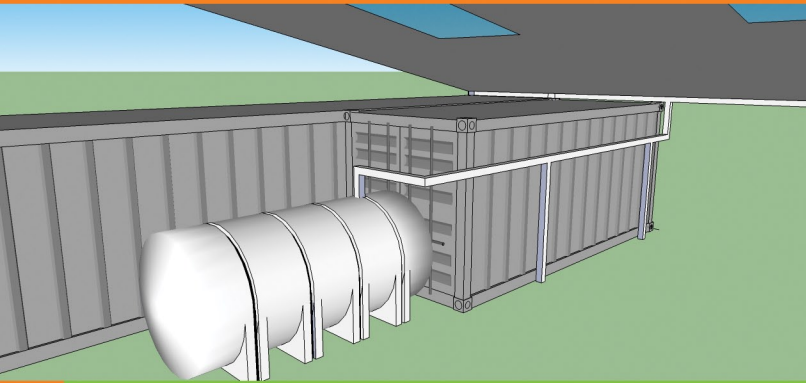

UNDER CANOPY SHOWING 1800 GALLON CISTERN RAIN WATER STORAGE