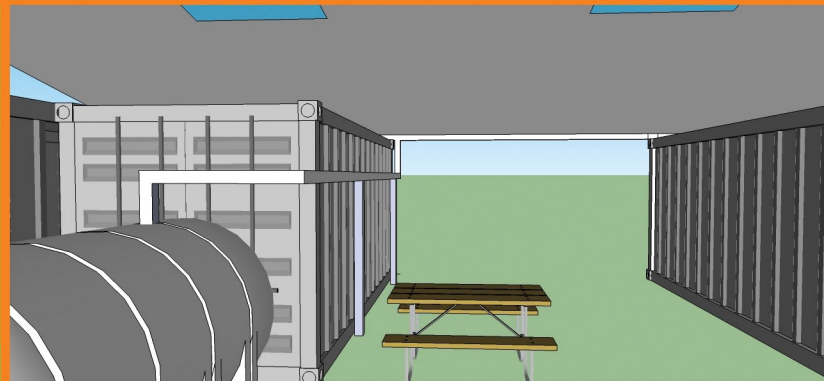

### 5KW MAGNETICALLY LEVITATED WIND TURBINE

NORTH SIDE BACK VIEW

SOUTH EAST VIEW

- This empowerment center is 3360 sq. ft. and includes two 1280 sq. ft. classrooms
- Skills to be taught: Hygiene Health, HIV Prevention, Reading Writing, Arithmetic,
- Skills Building: Agricultural Planting and propagation, Energy Farming Initiatives, Soap making, Salon & Beauty, Construction Trades, Building and Selling Solar Cookers

# NUENERGY

EMPOWERMENT CENTER  
SHELTER.HEALTH.EDUCATE.RENEW.

UNDER CANOPY SHOWING 1800 GALLON CISTERN RAIN WATER STORAGE

TOP VIEW

INSIDE EMPOWERMENT CENTER CLASSROOM SETTING

UNDER CANOPY COMMON SPACE

## EMPOWERMENT CENTER

SHELTER.HEALTH.EDUCATE.RENEW.

INSIDE EMPOWERMENT CENTER  
LOOKING TOWARDS OFFICE

INSIDE EMPOWERMENT CENTER  
STAIRCASE TO 2 LEVEL

LEVEL 2 - 1280SQ/FT CAN BE USED FOR  
EDUCATIONAL & COMMUNITY FUNCTIONS