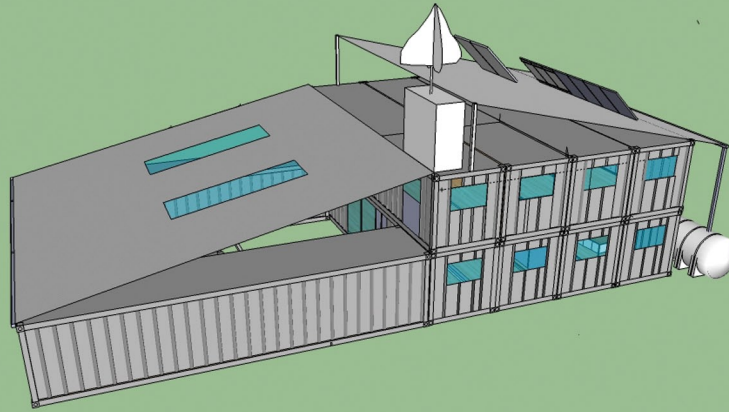

## EMPOWERMENT CENTER

SHELTER.HEALTH.EDUCATE.RENEW.

- 100% Recycled
- An ISO container is the strongest modular box in the world
- Container provides primary walls, floors and roof
- All containers come in standard international set sizes 20' & 40'
- Not expensive
- No limit to design
- Easy to transport

## AMENITIES

- 480sqft First Aid Medical Center
- 320sqft 4 Bathroom Unit
- 2920sqft of combined slanted roof space for rain water harvest
- Two 1800 gallon water cisterns 1 in front one in back under canopy
- 50 batteries – 12V 150 amp
- 10 Kw AC inverter
- Power Supply is from the following hybrid system:
  - 5kW magnetically levitated vertical wind turbine
  - 6 130 Watt Solar panels facing south
  - 2 Hot water solar collectors facing south

## EMPOWERMENT CENTER

SHELTER.HEALTH.EDUCATE.RENEW.

WASHROOM BLOCK: 2 MEN, 2 WOMEN

SOUTH FACING STRUCTURE

ROOF WITH PV AND HOT WATER  
SOLAR COLLECTORS

ADDITIONAL VIEW

Water is collected from Roof Tops and is treated with various filters and UV lights (low powered) which renders it potable. The Water is stored in Cisterns. A smaller cistern sits on the balcony and provides potable water which utilizes gravity and thus water pressure for home use.