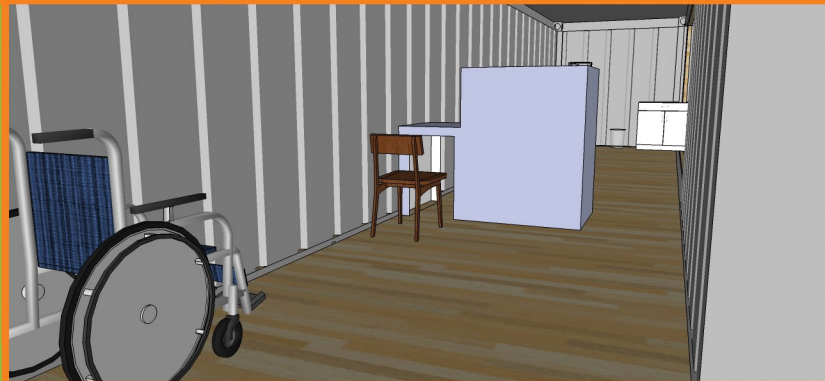

## EMPOWERMENT CENTER

SHELTER.HEALTH.EDUCATE.RENEW.

OFFICE ON FIRST LEVEL  
LOOKING NORTH

OFFICE LOOKING EAST

FIRST AID MEDICAL OFFICE  
LOOKING TOWARDS THE NORTH

FIRST AID MEDICAL ROOM

## EMPOWERMENT CENTER

SHELTER.HEALTH.EDUCATE.RENEW.

WASHROOM BLOCK: 2 MEN, 2 WOMEN

SOUTH FACING STRUCTURE

ROOF WITH PV AND HOT WATER  
SOLAR COLLECTORS

ADDITIONAL VIEW

Water is collected from Roof Tops and is treated with various filters and UV lights (low powered) which renders it potable. The Water is stored in Cisterns. A smaller cistern sits on the balcony and provides potable water which utilizes gravity and thus water pressure for home use.