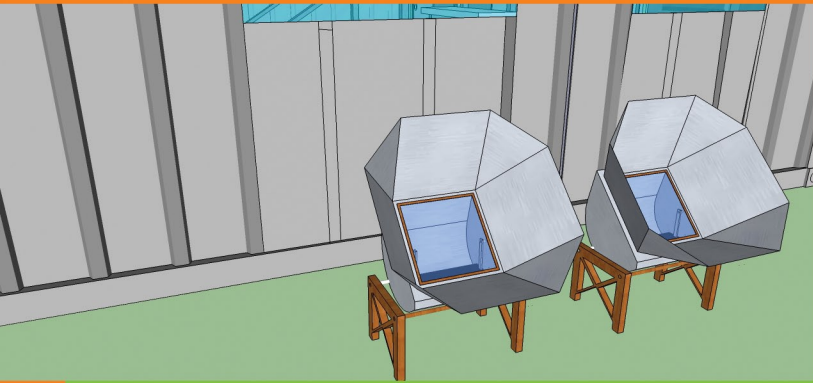

## AMENITIES

- 480sqft First Aid Medical Center
- 320sqft 4 Bathroom Unit
- 2920sqft of combined slanted roof space for rain water harvest
- Two 1800 gallon water cisterns 1 in front one in back under canopy
- 50 batteries – 12V 150 amp
- 10 Kw AC inverter
- Power Supply is from the following hybrid system:
  - 5kW magnetically levitated vertical wind turbine
  - 6 130 Watt Solar panels facing south
  - 2 Hot water solar collectors facing south

## EMPOWERMENT CENTER

SHELTER.HEALTH.EDUCATE.RENEW.

TWO SOLAR COOKERS FACING SOUTH

SOUTH VIEW