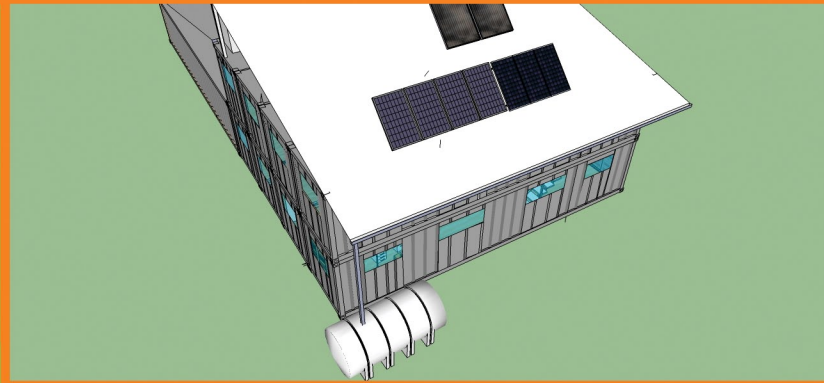

NUENERGY

EMPOWERMENT CENTER
SHELTER.HEALTH.EDUCATE.RENEW.

TOP VIEW