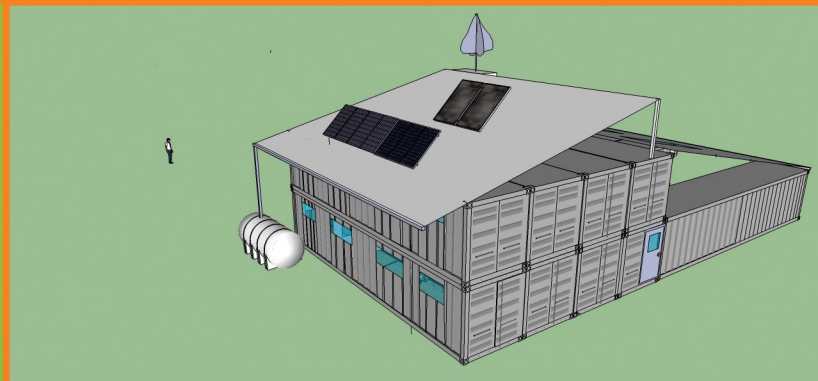

- 100% Recycled
- An ISO container is the strongest modular box in the world
- Container provides primary walls, floors and roof
- All containers come in standard international set sizes 20' & 40'
- Not expensive
- No limit to design
- Easy to transport

## AMENITIES

- 480sqft First Aid Medical Center
- 320sqft 4 Bathroom Unit
- 2920sqft of combined slanted roof space for rain water harvest
- Two 1800 gallon water cisterns 1 in front one in back under canopy
- 50 batteries – 12V 150 amp
- 10 Kw AC inverter
- Power Supply is from the following hybrid system:
  - 5kW magnetically levitated vertical wind turbine
  - 6 130 Watt Solar panels facing south
  - 2 Hot water solar collectors facing south

## EMPOWERMENT CENTER

SHELTER.HEALTH.EDUCATE.RENEW.

TWO SOLAR COOKERS FACING SOUTH

SOUTH VIEW

### 5KW MAGNETICALLY LEVITATED WIND TURBINE

NORTH SIDE BACK VIEW

SOUTH EAST VIEW

- This empowerment center is 3360 sq. ft. and includes two 1280 sq. ft. classrooms
- Skills to be taught: Hygiene Health, HIV Prevention, Reading Writing, Arithmetic,
- Skills Building: Agricultural Planting and propagation, Energy Farming Initiatives, Soap making, Salon & Beauty, Construction Trades, Building and Selling Solar Cookers